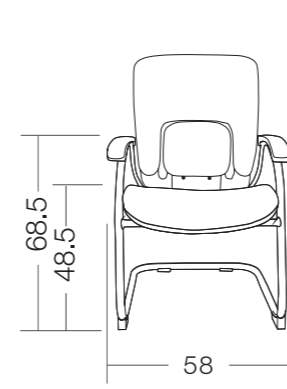

DIMENSIONS