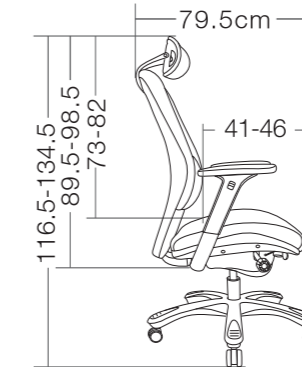

DIMENSIONS