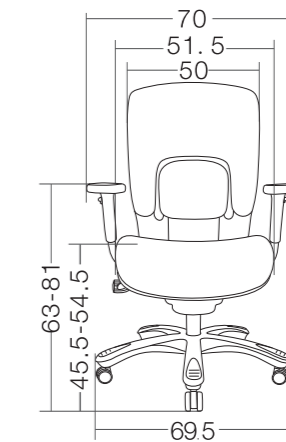

DIMENSIONS