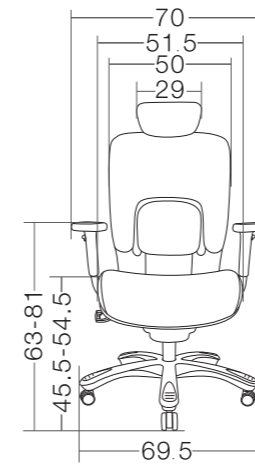

DIMENSIONS