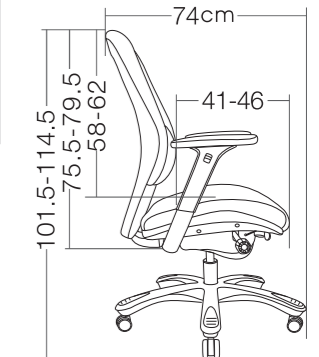

DIMENSIONS