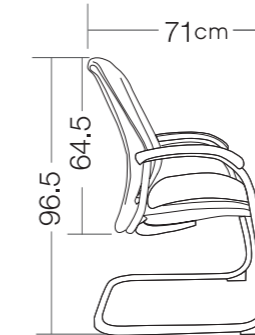

DIMENSIONS